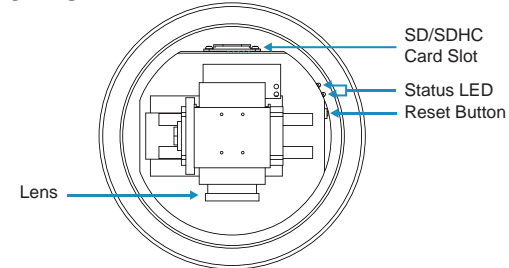

Seamless Protection for Private Areas

Unlike conventional privacy masks, the coverage of SD7313/7323's 3D privacy mask changes with the camera movement so as to fully protect sensitive information or areas. When zooming in and out, the privacy mask will enlarge and shrink respectively. As a result, private areas can be completely sheltered even when the camera pans, tilts, and zooms.

Normal

3D Privacy Mask After Zoom In

Strong Video Access Protection

SD7313/7323 supports the 802.1X standard that authenticates the identity of each user requesting to access video images. This function prevents unauthorized or unauthenticated users from accessing important video data, providing a higher level of data security.

Physical Description

Internal View

Connectors

Pan range: 360° Continuous Rotation
Tilt range: 0°~90° Flip

Product Features

- SONY Exview HAD CCD Sensor in D1 Resolution
- 35x Zoom Lens
- 360° Continuous Pan and 90° Tilt
- WDR (Wide Dynamic Range) for High Contrast Environments
- Removable IR-cut Filter for Day & Night Function
- Weather-proof IP66-rated Housing
- EIS (Electronic Image Stabilizer) for the Ultimate Video Experience
- 3D Privacy Masks for Private Area Protection
- Real-time MPEG-4 and MJPEG Compression (Dual Codec)
- Supports Dual Streams Simultaneously
- 802.1X Port-based Authentication for Network Protection
- Supports 3GPP Mobile Surveillance
- Two-way Audio via SIP Protocol
- Built-in SD/SDHC Card Slot for On-board Storage