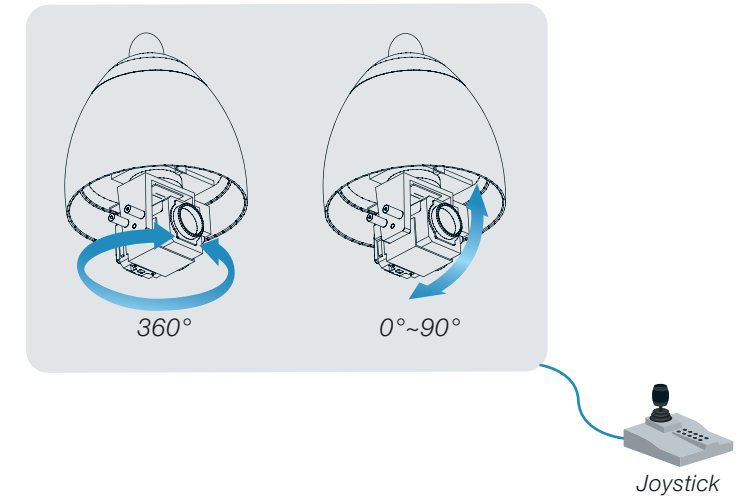

Seamless Protection for Private Areas

Unlike conventional privacy masks, the coverage of SD7313/7323's 3D privacy mask changes with the camera movement so as to fully protect sensitive information or areas. When zooming in and out, the privacy mask will enlarge and shrink respectively. As a result, private areas can be completely sheltered even when the camera pans, tilts, and zooms.

Normal

3D Privacy Mask After Zoom In

Strong Video Access Protection

SD7313/7323 supports the 802.1X standard that authenticates the identity of each user requesting to access video images. This function prevents unauthorized or unauthenticated users from accessing important video data, providing a higher level of data security.

Physical Description

Internal View

Connectors

Pan range: 360° Continuous Rotation
Tilt range: 0°~90° Flip

Product Features

- SONY Exview HAD CCD Sensor in D1 Resolution
- 35x Zoom Lens
- 360° Continuous Pan and 90° Tilt
- WDR (Wide Dynamic Range) for High Contrast Environments
- Removable IR-cut Filter for Day & Night Function
- Weather-proof IP66-rated Housing
- EIS (Electronic Image Stabilizer) for the Ultimate Video Experience
- 3D Privacy Masks for Private Area Protection
- Real-time MPEG-4 and MJPEG Compression (Dual Codec)
- Supports Dual Streams Simultaneously
- 802.1X Port-based Authentication for Network Protection
- Supports 3GPP Mobile Surveillance
- Two-way Audio via SIP Protocol
- Built-in SD/SDHC Card Slot for On-board Storage