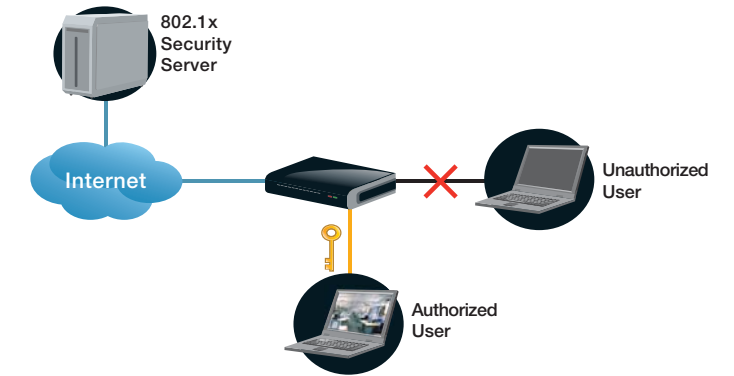

Seamless Protection for Private Areas

Unlike conventional privacy masks, the coverage of SD7313/7323's 3D privacy mask changes with the camera movement so as to fully protect sensitive information or areas. When zooming in and out, the privacy mask will enlarge and shrink respectively. As a result, private areas can be completely sheltered even when the camera pans, tilts, and zooms.

Normal

3D Privacy Mask After Zoom In

Strong Video Access Protection

SD7313/7323 supports the 802.1X standard that authenticates the identity of each user requesting to access video images. This function prevents unauthorized or unauthenticated users from accessing important video data, providing a higher level of data security.