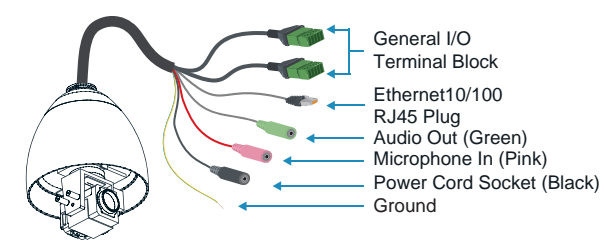

Seamless Protection for Private Areas

Unlike conventional privacy masks, the coverage of SD7313/7323's 3D privacy mask changes with the camera movement so as to fully protect sensitive information or areas. When zooming in and out, the privacy mask will enlarge and shrink respectively. As a result, private areas can be completely sheltered even when the camera pans, tilts, and zooms.

Normal

3D Privacy Mask After Zoom In

Strong Video Access Protection

SD7313/7323 supports the 802.1X standard that authenticates the identity of each user requesting to access video images. This function prevents unauthorized or unauthenticated users from accessing important video data, providing a higher level of data security.

Physical Description

Internal View

Connectors

Pan range: 360° Continuous Rotation
Tilt range: 0°~90° Flip

Product Features

- SONY Exview HAD CCD Sensor in D1 Resolution
- 35x Zoom Lens
- 360° Continuous Pan and 90° Tilt
- WDR (Wide Dynamic Range) for High Contrast Environments
- Removable IR-cut Filter for Day & Night Function
- Weather-proof IP66-rated Housing
- EIS (Electronic Image Stabilizer) for the Ultimate Video Experience
- 3D Privacy Masks for Private Area Protection
- Real-time MPEG-4 and MJPEG Compression (Dual Codec)
- Supports Dual Streams Simultaneously
- 802.1X Port-based Authentication for Network Protection
- Supports 3GPP Mobile Surveillance
- Two-way Audio via SIP Protocol
- Built-in SD/SDHC Card Slot for On-board Storage